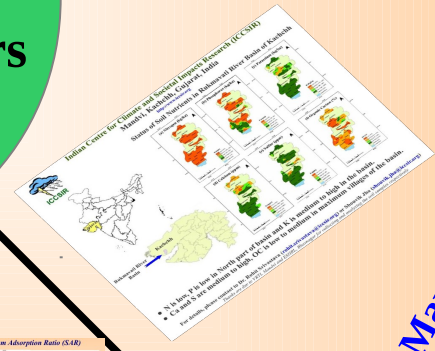

Weather and GIS related Services to farmers

Weekly Weather Forecast

Long-range weather forecast

Dissemination of Weather Condition

Measurements of weather conditions

Satellite monitoring of crops

GIS Mapping Soil nutrients

GIS Mapping Water properties

Farmers' Training Programme