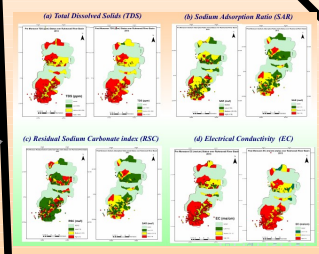

Weather and GIS related Services to farmers

Weekly Weather Forecast

Long-range weather forecast

Dissemination of Weather Condition

Measurements of weather conditions

Satellite monitoring of crops

GIS Mapping Soil nutrients

GIS Mapping Water properties

Farmers' Training Programme