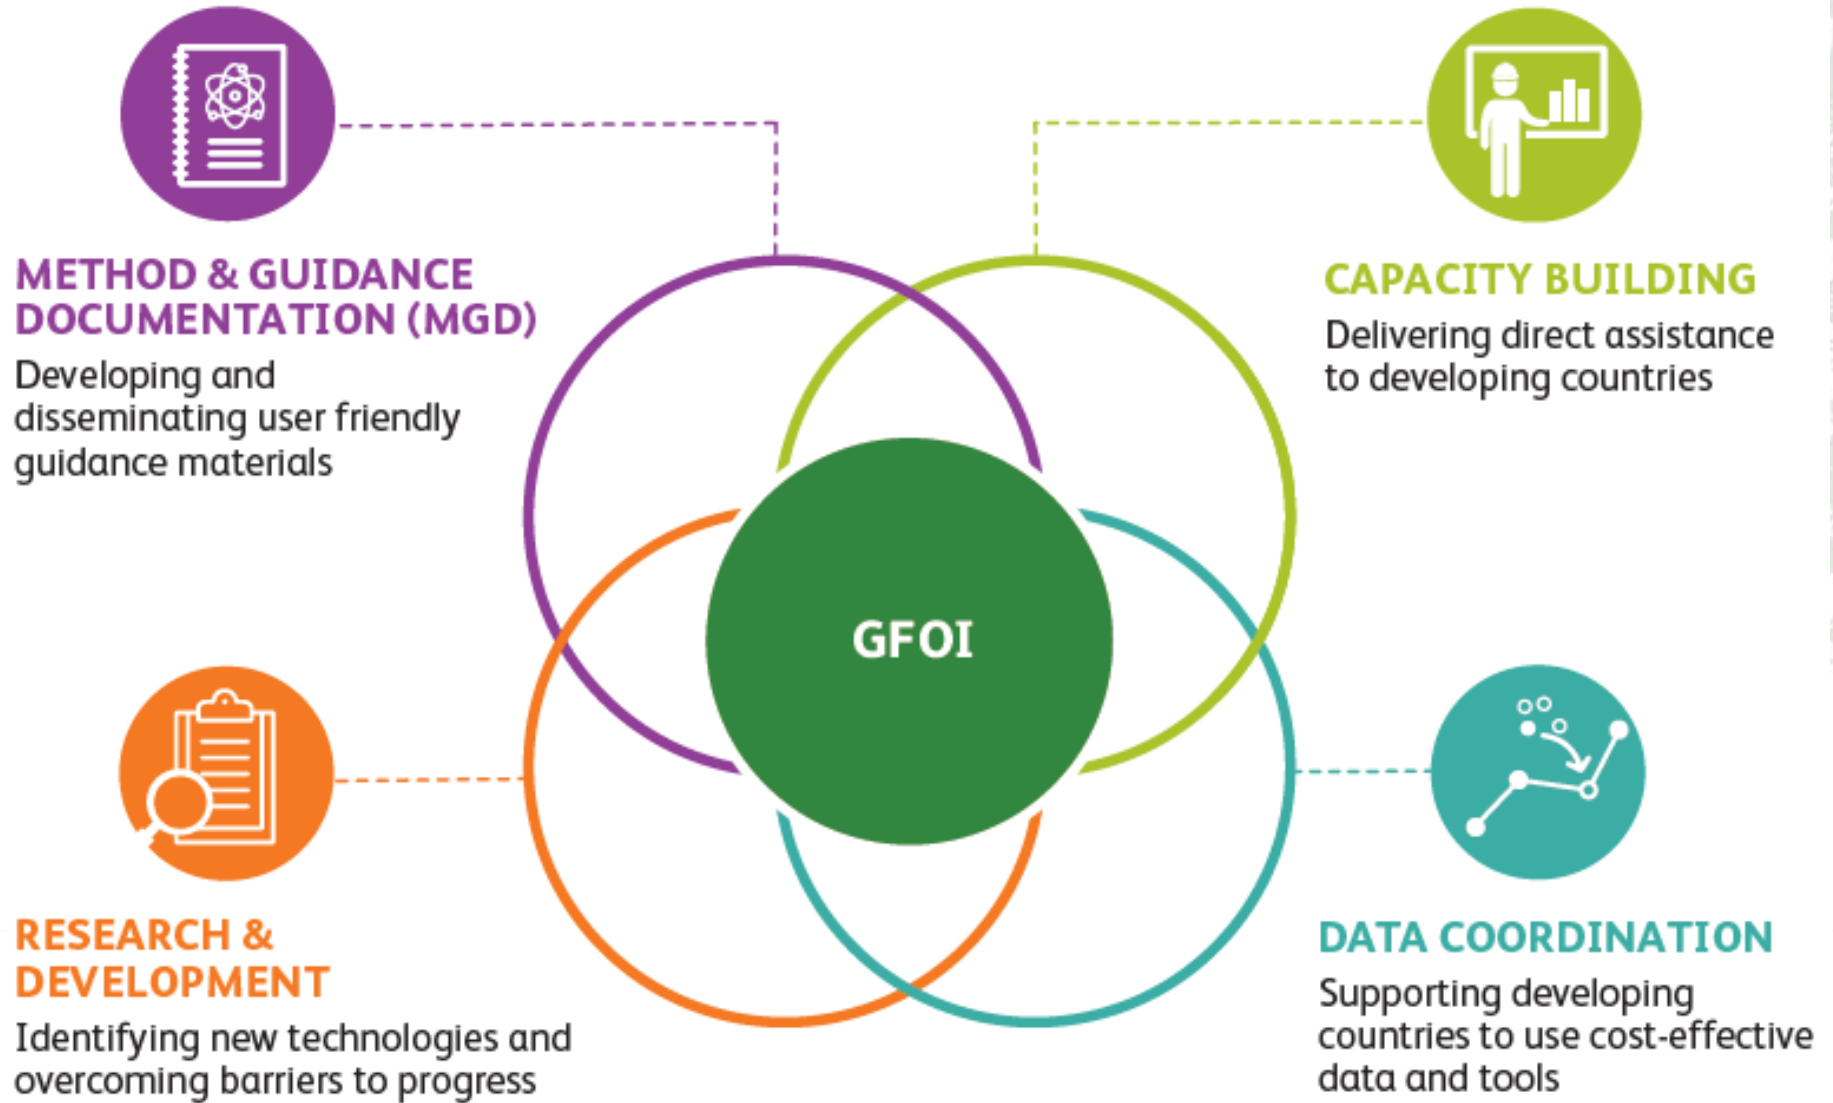

FOUR GFOI COMPONENTS