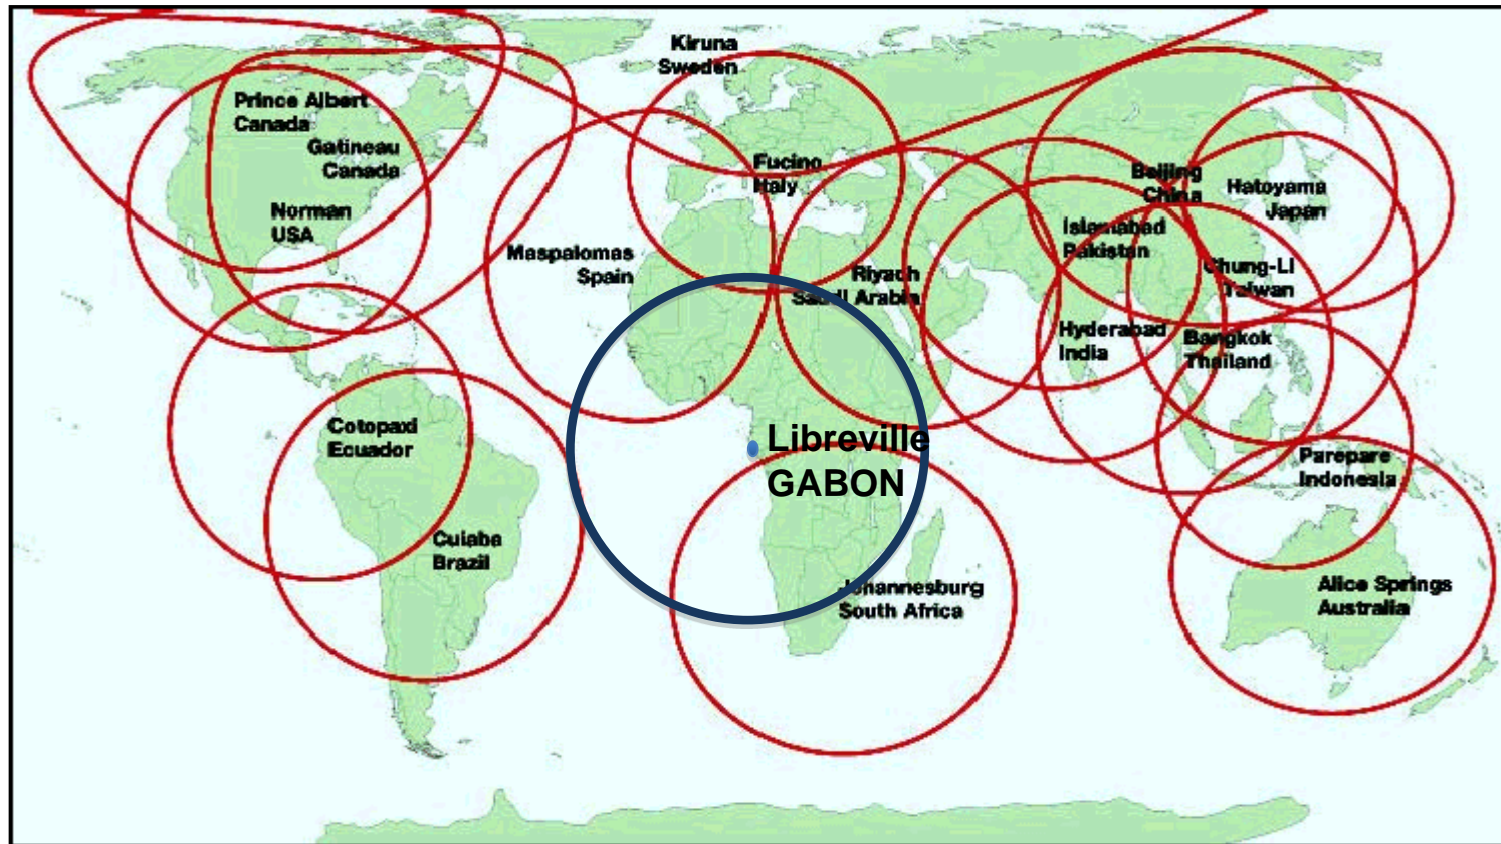

# AGEOS

AGENCE GABONAISE D'ÉTUDES  
ET D'OBSERVATIONS SPATIALES

## ABOUT GABON

- **Republic of Gabon.**
- 268 000 sq km
- Capital : Libreville.
- Population : 1.5 million.
- Located on the equator,
- More than 88% of the territory is covered by forest.
- 13 National parks represent 11% of the territory

✓ Coverage circle : 2800 km

23 countries

✓ Guinea Golf

## □ LGAC status

**LANDSAT-2 : 121 scenes**

**LANDSAT-3 : 91 scenes**

**LANDSAT 4 : 361 scenes**

**LANDSAT-5 : 578 scenes**

**LANDSAT-7 : 7708 scenes**

**LANDSAT-8 : 11595 scenes**  
(6258 scenes acquired by since  
june 2015 AGEOS)