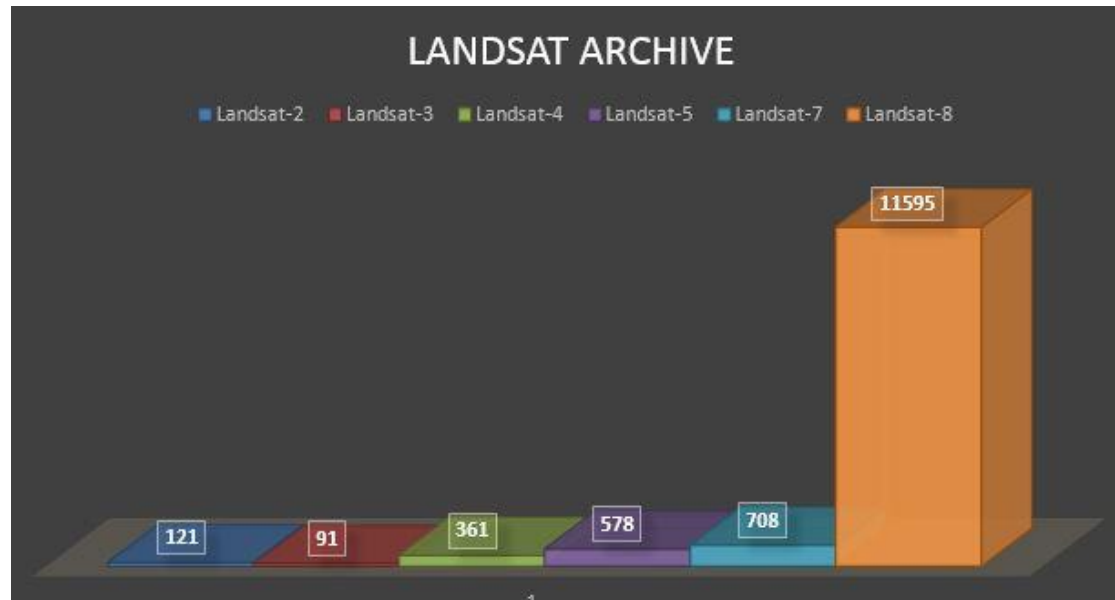

□ LGAC status

LANDSAT-2 : 121 scenes

LANDSAT-3 : 91 scenes

LANDSAT 4 : 361 scenes

LANDSAT-5 : 578 scenes

LANDSAT-7 : 7708 scenes

LANDSAT-8 : 11595 scenes
(6258 scenes acquired by since
june 2015 AGEOS)

All Landsat archive data : 20 454 scenes

Data storage capacity : 36 To;