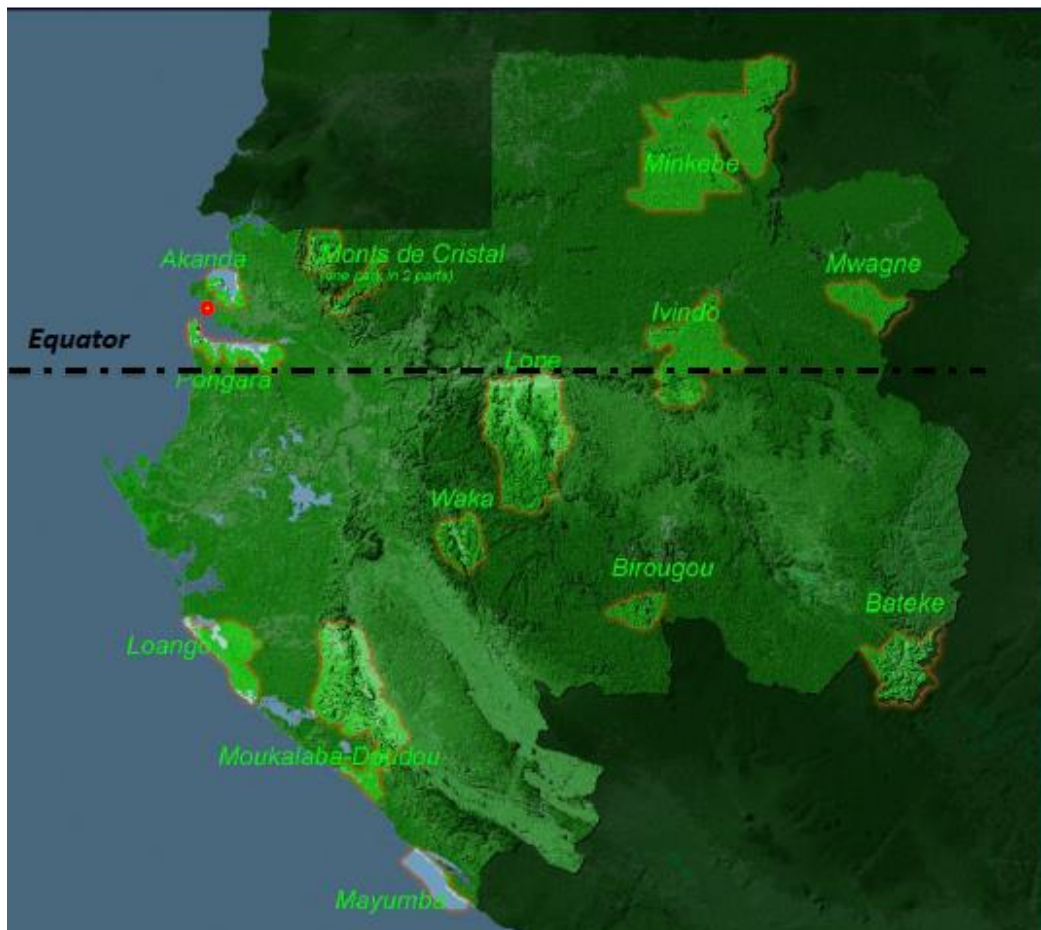

## ABOUT GABON

- **Republic of Gabon.**
- 268 000 sq km
- Capital : Libreville.
- Population : 1.5 million.
- Located on the equator,
- More than 88% of the territory is covered by forest.
- 13 National parks represent 11% of the territory

✓ Coverage circle : 2800 km

23 countries

✓ Guinea Golf

## □ LGAC status

**LANDSAT-2 : 121 scenes**

**LANDSAT-3 : 91 scenes**

**LANDSAT 4 : 361 scenes**

**LANDSAT-5 : 578 scenes**

**LANDSAT-7 : 7708 scenes**

**LANDSAT-8 : 11595 scenes**  
(6258 scenes acquired by since  
june 2015 AGEOS)

**All Landsat archive data : 20 454 scenes**

**Data storage capacity : 36 To;**